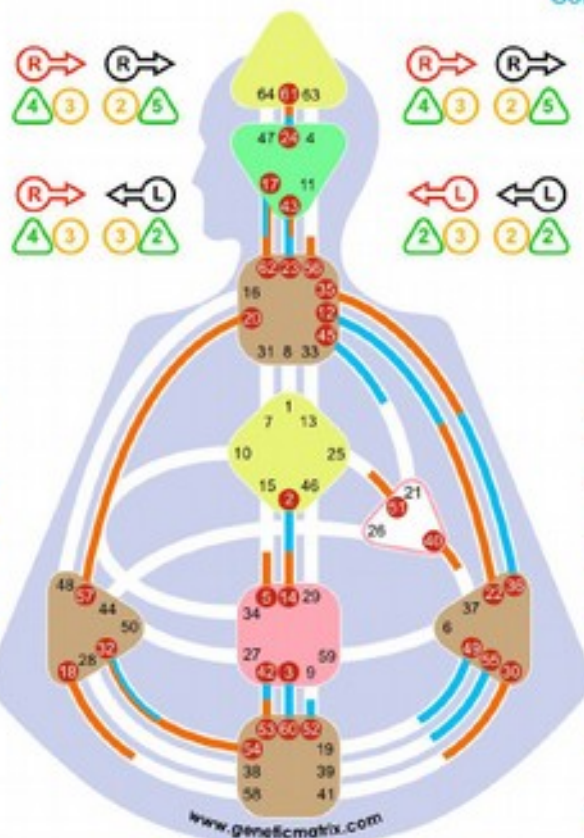

**Definition:**  
 Single

**Personal Channels**  
 D Awareness (24-61)  
 R Structuring (23-43)  
 R Openness (12-22)  
 D Beat (2-14)  
 R Transitoriness (35-36)  
 D Maturation (42-53)

## Quantum Cycle

## Saturn 1st Return

5.6	♁	63.4
35.6	♁	64.4
24.6	♁	27.4
44.6	♁	28.4
45.5	♁	4.2
10.5	♁	55.5
11.6	♁	51.1
35.5	♁	45.5
25.1	♁	21.4
49.2	♁	30.6
2.3	♁	2.3
36.1	♁	36.3
60.1	♁	60.4

### Saturn 1st Return

Cycle Date: 05 March 2023, 07:15:47  
 Cycle Age: 29 years

Type: Emotional Manifestor  
 Profile: 4/6 - Opportunistic / Role Model  
 Definition: Split - Small (56)  
 Strategy: Inform & Initiate  
 Themes: Peace / Anger  
 Incarnation Cross: RAX Consciousness 1