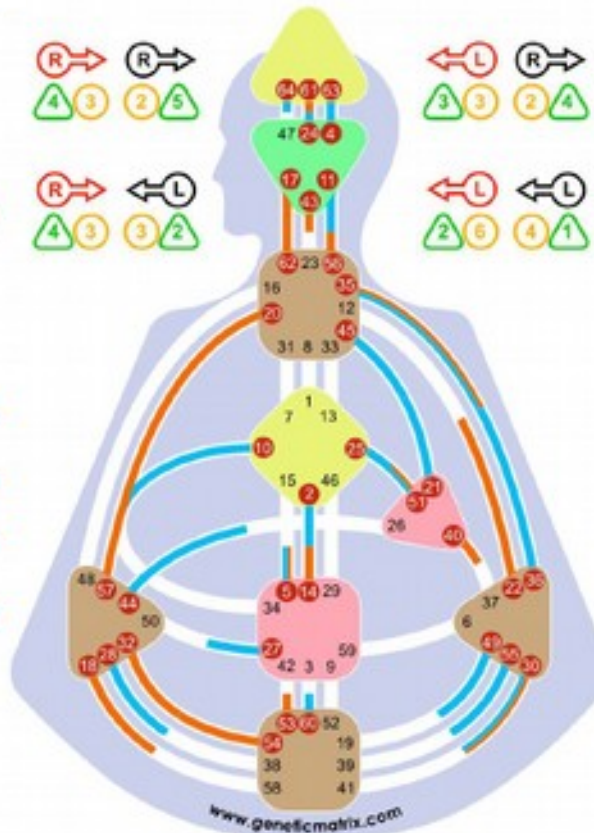

### Hexagram Yin / Yang Distribution

		Design		Personality		Yin %	Yang %
		Yin	Yang	Yin	Yang		
Root Center		0	0	3	1	11.54%	3.85%
Sacral Center		0	2	0	1	0.00%	11.54%
Spleen Center		0	3	0	1	0.00%	15.38%
Solar Plexus		0	2	0	2	0.00%	15.38%
Heart Center		1	0	1	0	7.69%	0.00%
Self Center		0	0	0	0	0.00%	0.00%
Throat Center		2	0	3	0	19.23%	0.00%
Ajna Center		0	1	0	1	0.00%	7.69%
Head Center		0	2	0	0	0.00%	7.69%
<b>Total:</b>						<b>38.46%</b>	<b>61.54%</b>

## Saturn 1st Return

Birth Date: 07 July 1993, 14:47  
 Birth Place: Augsburg, Germany  
 Age: 28 years  
 Type: Splenic Manifestor  
 Profile: 1/3 - Investigating / Martyr  
 Definition: Single  
 Strategy: Inform & Initiate  
 Themes: Peace / Anger  
 Incarnation Cross: RAX Penetration 2

Definition:  
 Single

51.3	♁	53.1
57.3	♁	54.1
5.3	♁	5.1
35.3	♁	35.1
32.4	♁	30.3
22.3	♁	56.1
17.5	♁	20.2
62.1	♁	40.3
18.6	♁	18.3
30.3	♁	30.6
61.2	♁	54.6
61.1	♁	54.6
14.1	♁	43.5

### Connection Channels